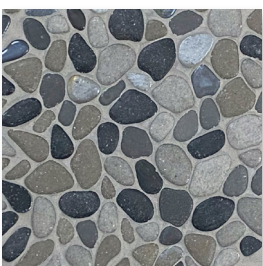

## AVAILABLE COLORS

*Clifton Hexagon*

*Newton Hexagon*

*Caribbean Blend Hexagon*

*Bermuda Blend Hexagon*

*Frosted Clifton*

*Frosted Newton*

*Clear Clifton*

*Clear Newton*

*Bermuda Blend*

*Caribbean Blend*

*Aqua Blue*

*Miami Shores*

*Oyster Silver*

*Torrent Grey*

*Fresh Water Pearl*

*Southern Lakes*

*Abyss Black*