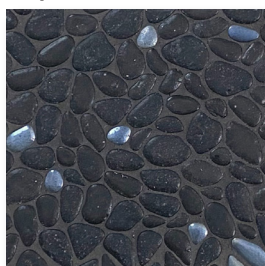

## AVAILABLE COLORS

*Clifton Hexagon*

*Newton Hexagon*

*Caribbean Blend Hexagon*

*Bermuda Blend Hexagon*

*Frosted Clifton*

*Frosted Newton*

*Clear Clifton*

*Clear Newton*

*Bermuda Blend*

*Caribbean Blend*

*Aqua Blue*

*Miami Shores*

*Oyster Silver*

*Torrent Grey*

*Fresh Water Pearl*

*Southern Lakes*

*Abyss Black*